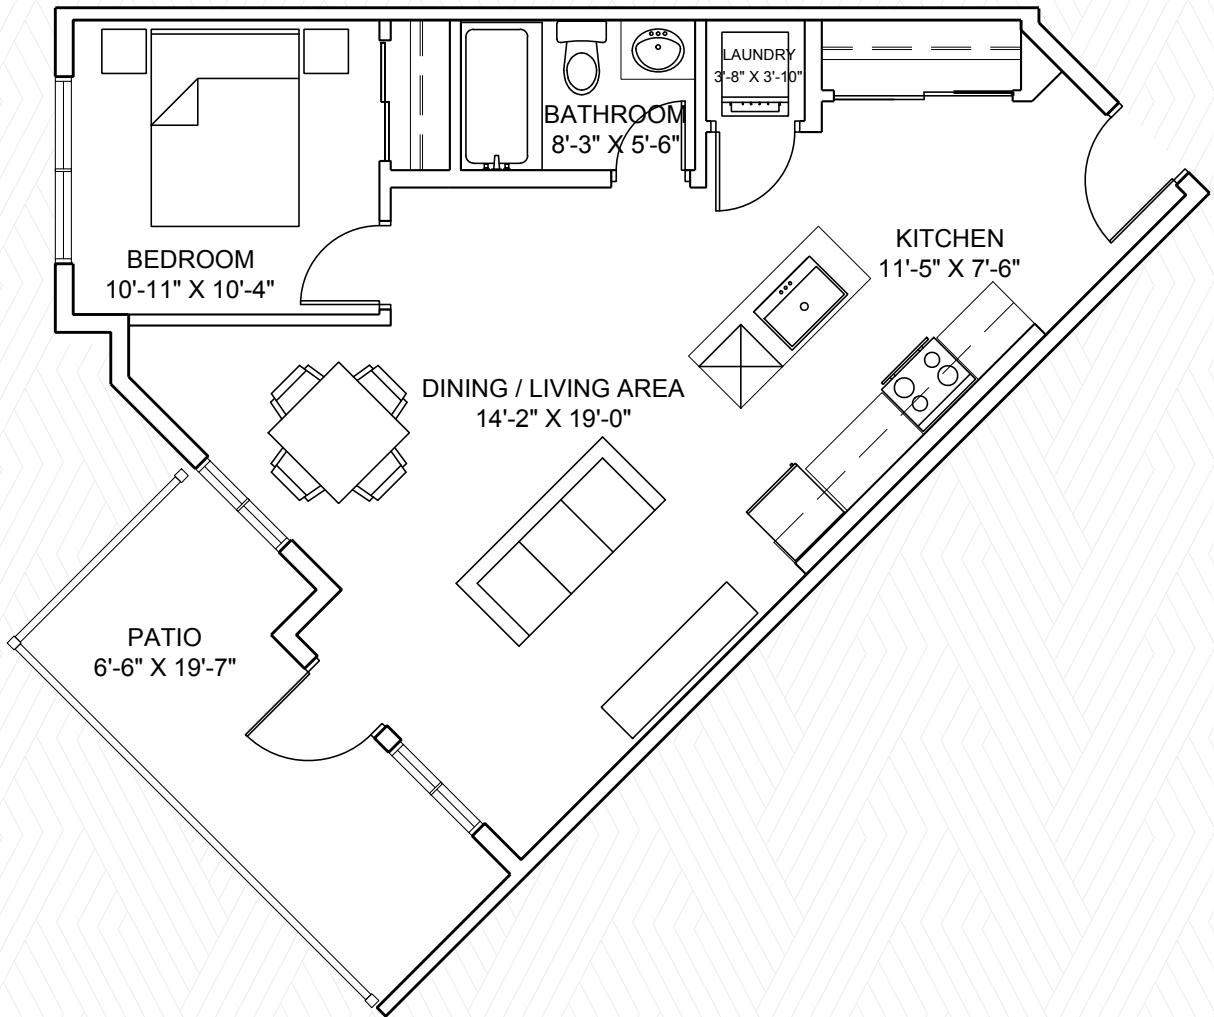

PLAN E

1 BED

1 BATH

695 SQFT

PATIO
122 SQFT

The developer reserves the right to modify the floor plans and architectural features and finishes without notice. All renderings and other images are provided to assist renters in visualizing the project and may not accurately represent the final product.