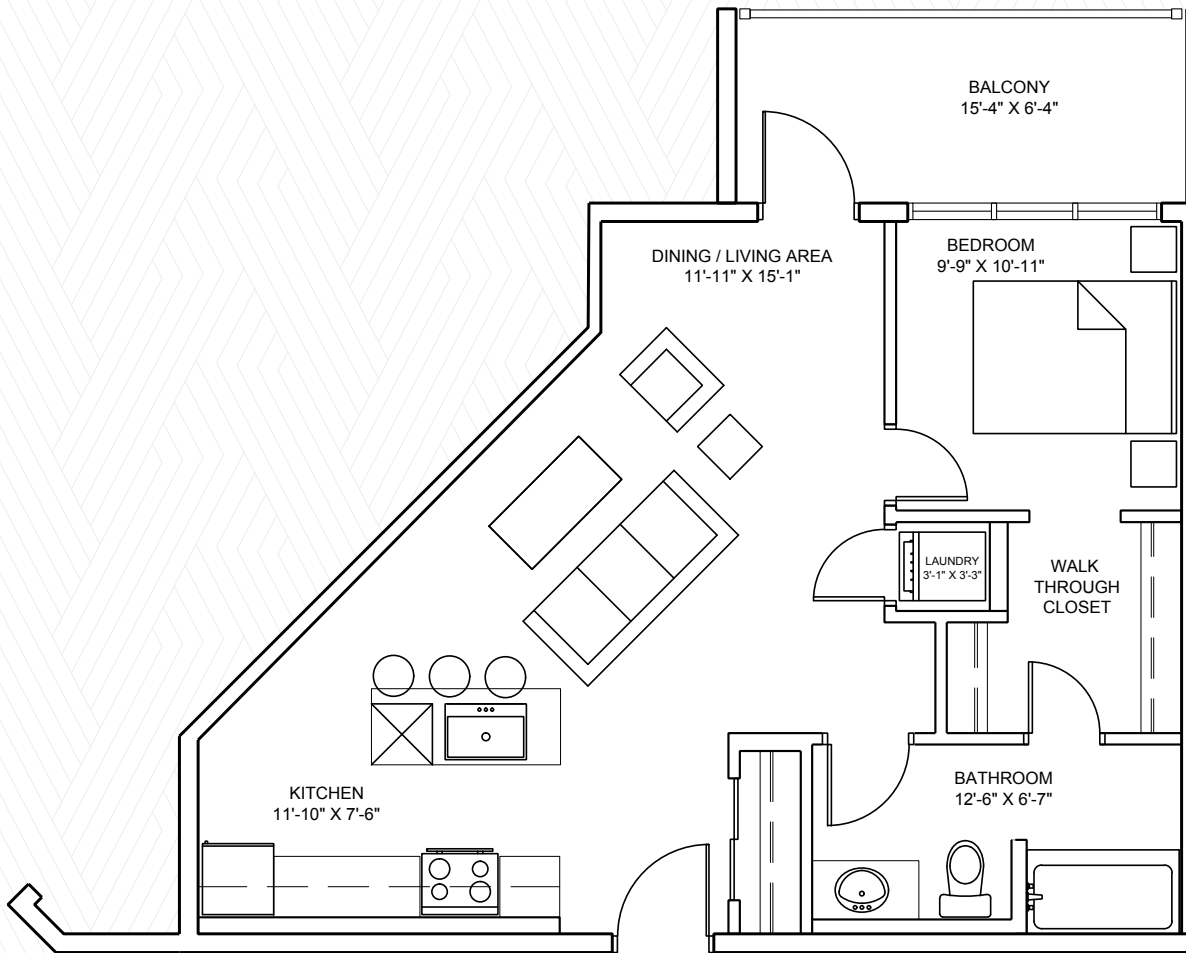

PLAN J

1 BED

1 BATH

656 SQFT

BALCONY
88 SQFT

The developer reserves the right to modify the floor plans and architectural features and finishes without notice. All renderings and other images are provided to assist renters in visualizing the project and may not accurately represent the final product.